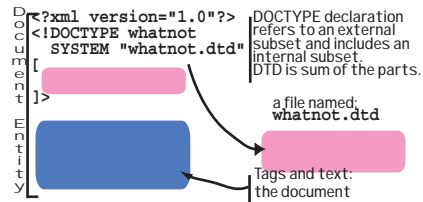

DOCTYPE Declaration

Internal Subset

External Subset

Internal and External Subsets

Conditional Section (DTD only)

```
<![IGNORE[ declarations ]]>
<![INCLUDE[ declarations ]]>
```

External-ID

```
SYSTEM "URI"
OR
PUBLIC "Public ID" "URI"
```