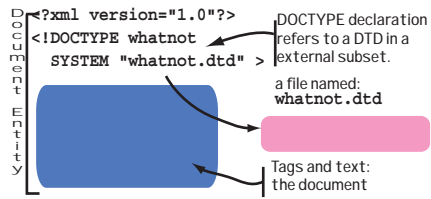

DOCTYPE Declaration

Internal Subset

External Subset

Internal and External Subsets

Conditional Section (DTD only)

```
<![IGNORE[ declarations ]]>
<![INCLUDE[ declarations ]]>
```

External-ID

```
SYSTEM "URI"
OR
PUBLIC "Public ID" "URI"
```