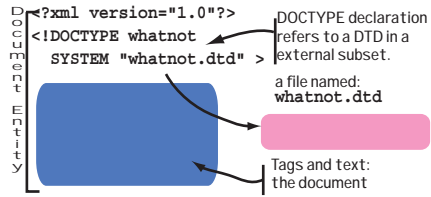

DOCTYPE Declaration

Internal Subset

External Subset

Internal and External Subsets

Conditional Section (DTD only)

```
<![IGNORE[ declarations ]]>
<![INCLUDE[ declarations ]]>
```

External-ID

```
SYSTEM "URI"
OR
PUBLIC "Public ID" "URI"
```