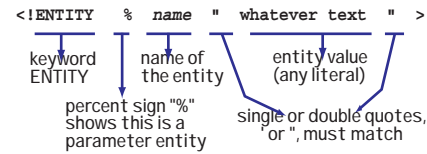

Parameter Entity Declarations

Internal Parameter Entity