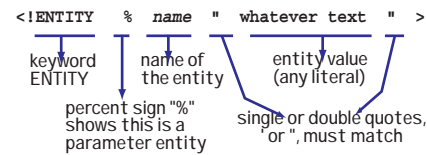

Parameter Entity Declarations

Internal Parameter Entity