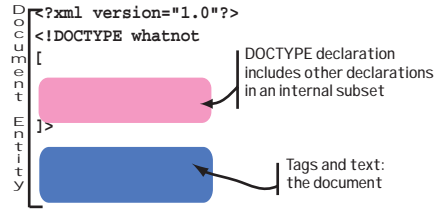

DOCTYPE Declaration

Internal Subset

External Subset

Internal and External Subsets

Conditional Section (DTD only)

```
<![IGNORE[ declarations ]]>
<![INCLUDE[ declarations ]]>
```

External-ID

```
SYSTEM "URI"
OR
PUBLIC "Public ID" "URI"
```