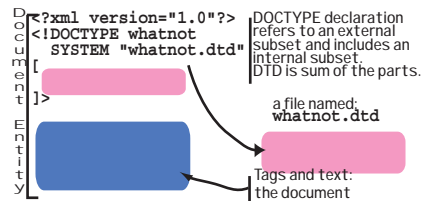

Internal and External Subsets

Conditional Section (DTD only)

```
<![IGNORE[ declarations ]]>
<![INCLUDE[ declarations ]]>
```

External-ID

```
OR SYSTEM "URI"
PUBLIC "Public ID" "URI"
```